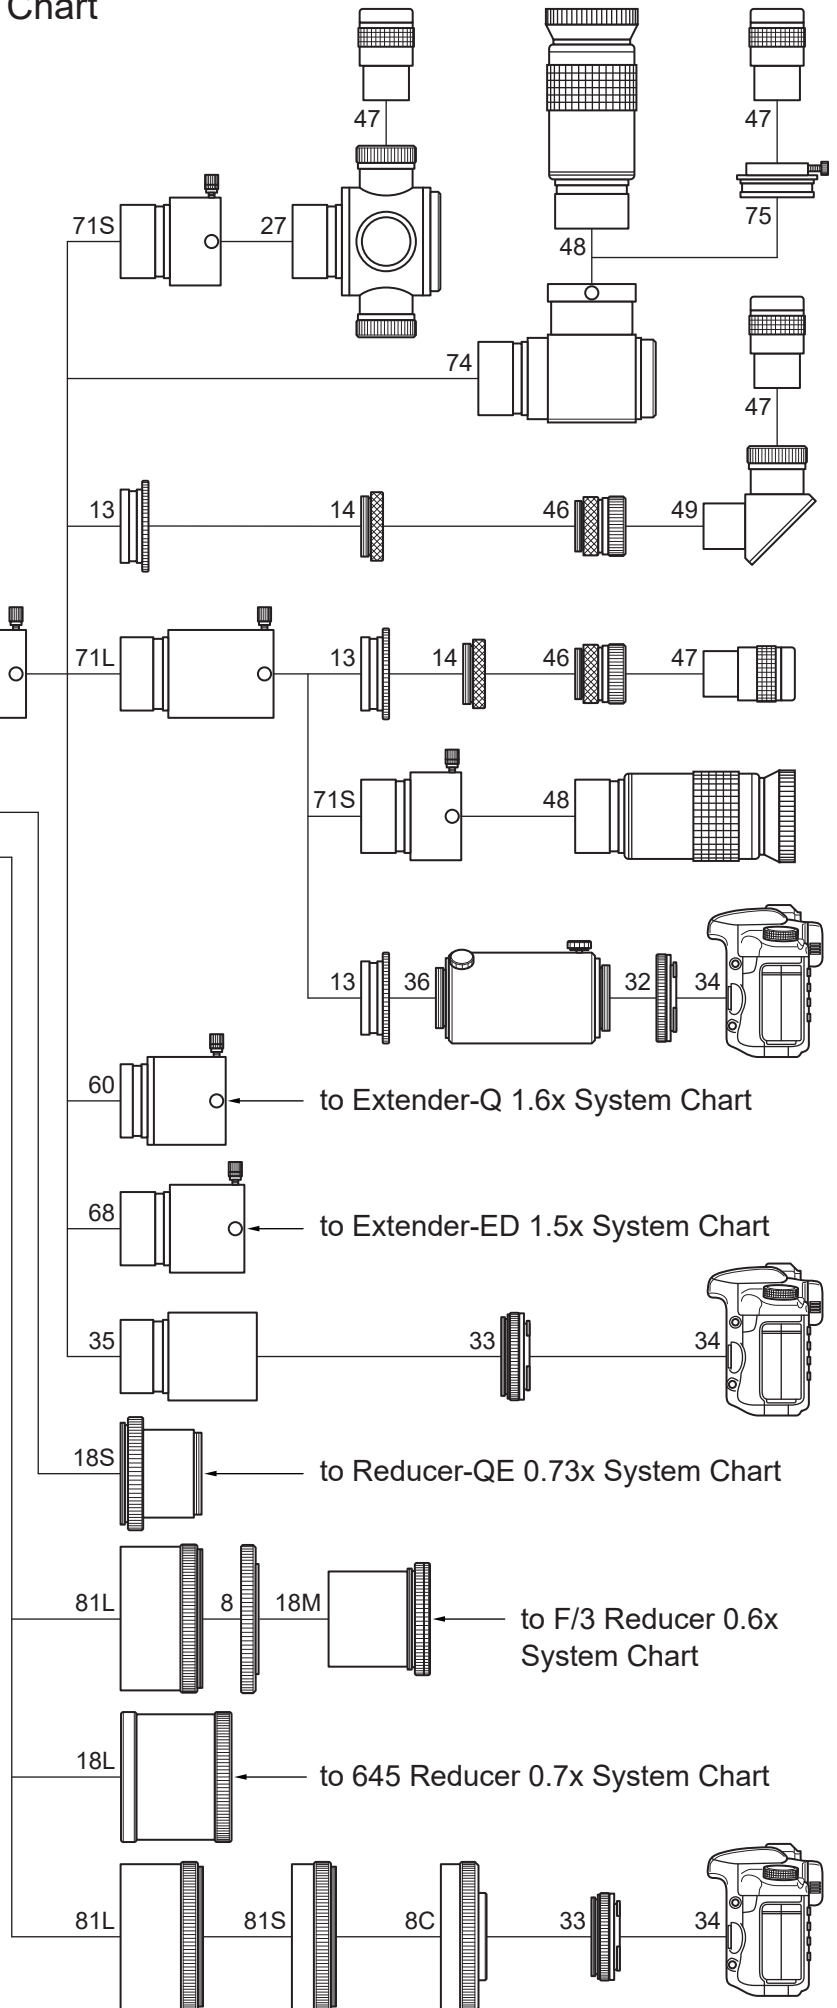

◆ FSQ-130ED Visual/Imaging System Chart

▼ Standard Accessories

- 6. CAA (CCA-250) [TKP86200]
- 8. Coupling (TW) (FSQ-130ED) [TKP38003]
- 10. Coupling (FSQ-130ED) [TKP38001]
- 13. 50.8(2") Sleeve [TKP00113]
- 14. Coupling S [TKP00103]
- 46. 31.7(1¼") Eyepiece Adapter [TKP00101]
- 70. 50.8(2") Eyepiece Adapter [TKP27110]
- 71L. 50.8(2") Extension Tube L [TKP31112]

▼ Optional Accessories

- 8C. Coupling (CCA-250) [TKP86003]
- 18S. Reducer-QE 0.73x [TKA36580]
- 18M. F/3 Reducer 0.6x (FSQ-130ED) [TKA38581]
- 18L. 645 Reducer 0.7x (FSQ-130ED) [TKA38580]
- 27. 4-Turret Eyepiece Holder 31.7D [TKA00404]
- 32. T-Mount DX-S (EOS) [TKA01250]
T-Mount DX-S (Nikon) [TKA01254]
- 33. T-Mount DX-WR (EOS) [TKA01251]
T-Mount DX-WR (Nikon) [TKA01255]
- 34. Digital SLR Camera (Canon/Nikon)
- 35. CA-35 (50.8/2") [TKA31201]
- 36. TCA-4 (Eyepiece Projection) [TKA00210]
- 47. 31.7(1¼") Eyepiece
- 48. 50.8(2") Eyepiece
- 49. 31.7(1¼") Diagonal Prism MC [TKA00547]
- 60. Extender-Q 1.6x (50.8/2") [TKA36595]
- 68. Extender-ED 1.5x [TKA37595]
- 71S. 50.8(2") Extension Tube S [TKA00105]
- 74. 50.8(2") Diagonal Mirror [TKA00543]
- 75. Adapter (DM) (31.7/1¼") [TKA00111]
- 81S. Aux. Ring S (FSQ-130ED) [TKA38205]
- 81L. Aux. Ring L (FSQ-130ED) [TKA38206]

(Note) Some DSLR can not be attached.

31.7/50.8 stand for 31.7mm/50.8mm.

◆ Reducer-QE 0.73x System Chart

◆ F/3 Reducer 0.6x System Chart

◆ 645 Reducer 0.7x System Chart

▼ Standard Accessories

- 6. CAA(CCA-250) [TKA86200]
- 8. Coupling (TW) (FSQ-130ED) [TKP38003]
- 10. Coupling (FSQ-130ED) [TKP38001]
- 13. 50.8(2") Sleeve [TKP00113]
- 14. Coupling S [TKP00103]
- 46. 31.7(1¼") Eyepiece Adapter [TKP00101]