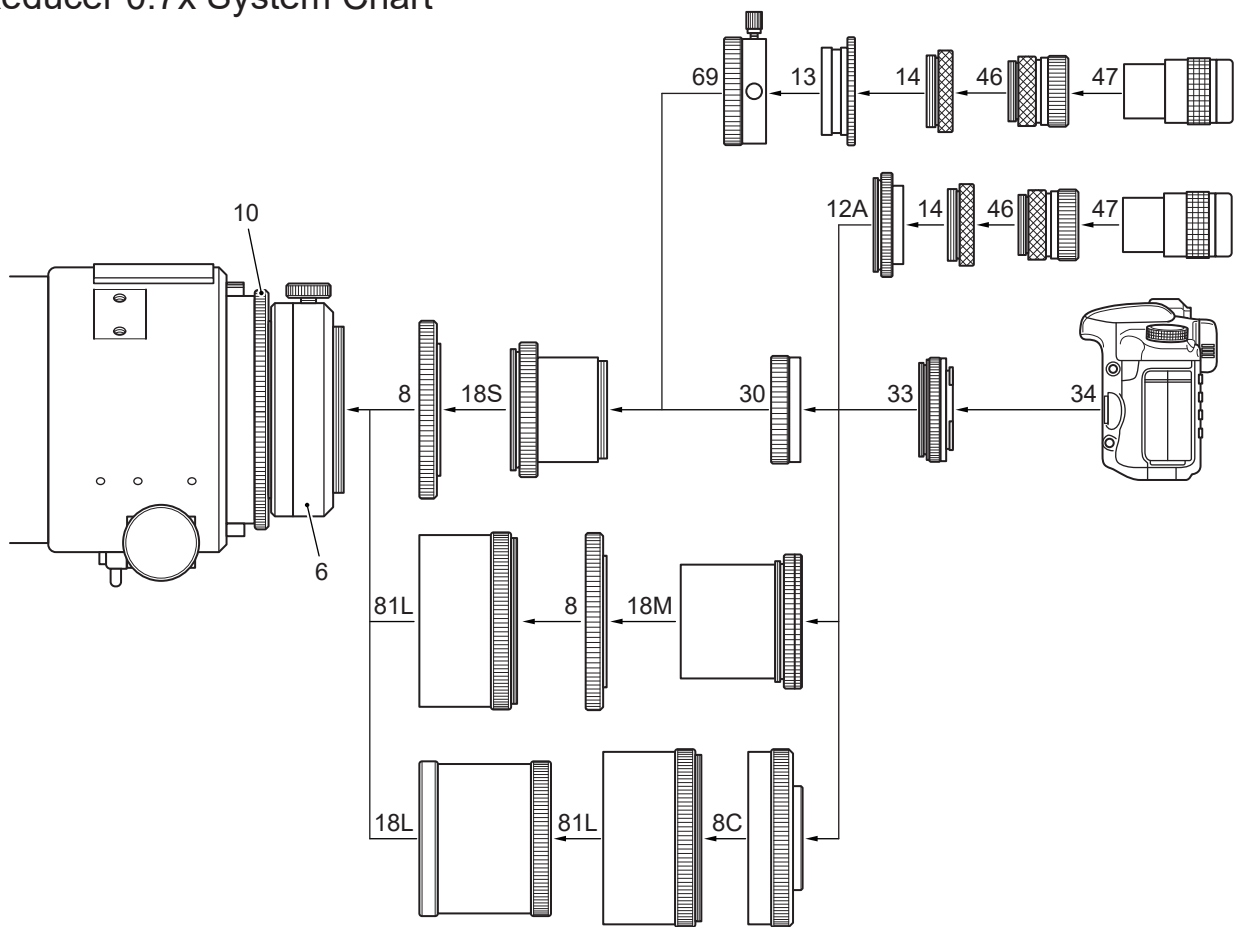

◆ FSQ-130ED Visual/Imaging System Chart

▼ Standard Accessories

- 6. CAA (CCA-250) [TKP86200]
- 8. Coupling (TW) (FSQ-130ED) [TKP38003]
- 10. Coupling (FSQ-130ED) [TKP38001]
- 13. 50.8(2") Sleeve [TKP00113]
- 14. Coupling S [TKP00103]
- 46. 31.7(1¼") Eyepiece Adapter [TKP00101]
- 70. 50.8(2") Eyepiece Adapter [TKP27110]
- 71L. 50.8(2") Extension Tube L [TKP31112]

▼ Optional Accessories

- 8C. Coupling (CCA-250) [TKP86003]
- 18S. Reducer-QE 0.73x [TKA36580]
- 18M. F/3 Reducer 0.6x (FSQ-130ED) [TKA38581]
- 18L. 645 Reducer 0.7x (FSQ-130ED) [TKA38580]
- 27. 4-Turret Eyepiece Holder 31.7D [TKA00404]
- 32. T-Mount DX-S (EOS) [TKA01250]
T-Mount DX-S (Nikon) [TKA01254]
- 33. T-Mount DX-WR (EOS) [TKA01251]
T-Mount DX-WR (Nikon) [TKA01255]
- 34. Digital SLR Camera (Canon/Nikon)
- 35. CA-35 (50.8/2") [TKA31201]
- 36. TCA-4 (Eyepiece Projection) [TKA00210]
- 47. 31.7(1¼") Eyepiece
- 48. 50.8(2") Eyepiece
- 49. 31.7(1¼") Diagonal Prism MC [TKA00547]
- 60. Extender-Q 1.6x (50.8/2") [TKA36595]
- 68. Extender-ED 1.5x [TKA37595]
- 71S. 50.8(2") Extension Tube S [TKA00105]
- 74. 50.8(2") Diagonal Mirror [TKA00543]
- 75. Adapter (DM) (31.7/1¼") [TKA00111]
- 81S. Aux. Ring S (FSQ-130ED) [TKA38205]
- 81L. Aux. Ring L (FSQ-130ED) [TKA38206]

(Note) Some DSLR can not be attached.

31.7/50.8 stand for 31.7mm/50.8mm.

◆ Reducer-QE 0.73x System Chart

◆ F/3 Reducer 0.6x System Chart

◆ 645 Reducer 0.7x System Chart

▼ Standard Accessories

- 6. CAA(CCA-250) [TKA86200]
- 8. Coupling (TW) (FSQ-130ED) [TKP38003]
- 10. Coupling (FSQ-130ED) [TKP38001]
- 13. 50.8(2") Sleeve [TKP00113]
- 14. Coupling S [TKP00103]
- 46. 31.7(1¼") Eyepiece Adapter [TKP00101]

(Note) Some DSLR cameras can not be attached.

31.7/50.8 stand for 31.7mm/50.8mm.